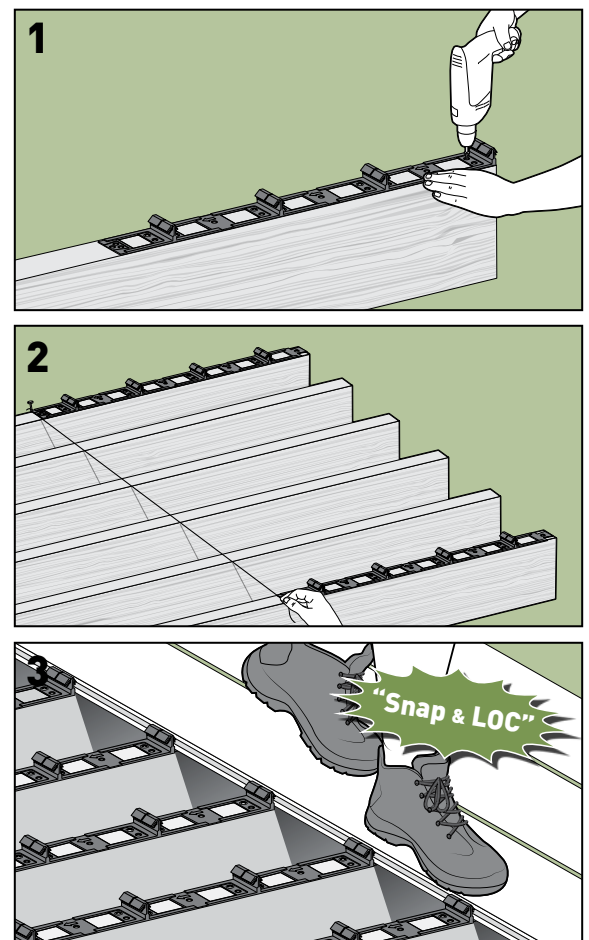

Introducing the NEW ModWood Snap-LOC Clip

For ModWood 137mm and 88mm Natural Grain Collection Decking

How Does the KlevaKlip Snap-LOC Work?

KlevaKlip is a multi-board, fixed pitch decking system that provides consistent gapping between the boards. The new **Snap-LOC** clips allow the boards to be snapped into the clip by the weight of someone “walking the board into the clip”. The teeth of the clip flex, allowing the board to insert into the clip, then “snap” into the groove of the board, locking it in place. Made from UV stabilised engineering polymer, the **Snap-LOC** clip is built to last the life of your deck.

Features and Benefits

- Super-fast fixing system – up to three times faster than conventional concealed fixing systems.
- Extremely easy to use – almost impossible to get wrong. Dove-tail joiner ensures there is never a run-out in your deck.
- Equally easy to use on timber or steel joists.
- Can be fixed to joists with screws, connector nails, or by nail gun.
- As clip is made from a tough, strong engineered nylon, it is easy to “shoot” down using a nail gun. This makes for an extremely fast fixing time as a clip can be fixed to the joist in a matter of seconds.
- Minimal adhesive required compared to current ModWood clips. (check installation instructions/video for details)
- New design allows much wider teeth - gives greater holding power over approximately 32mm in width rather than “single point” holding as with current ModWood clips.
- Being Engineered Nylon, one clip fits all environments.*

Basic How to Install**

ModWood Snap-LOC Clips

Code	Material Type	Box Items	Size	Boards Held	Suitability for
KSL137N	Engineered Nylon	40	573 x 40mm	4	137mm ModWood Natural Grain Collection
KSL88N	Engineered Nylon	40	559 x 40mm	6	88mm ModWood Natural Grain Collection