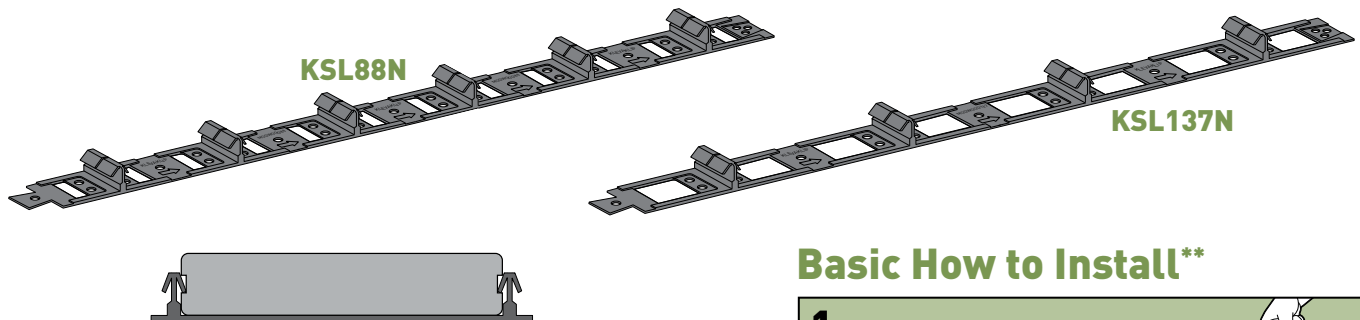

Introducing the NEW ModWood Snap-LOC Clip

For ModWood 137mm and 88mm Natural Grain Collection Decking

How Does the KlevaKlip Snap-LOC Work?

KlevaKlip is a multi-board, fixed pitch decking system that provides consistent gapping between the boards. The new **Snap-LOC** clips allow the boards to be snapped into the clip by the weight of someone “walking the board into the clip”. The teeth of the clip flex, allowing the board to insert into the clip, then “snap” into the groove of the board, locking it in place. Made from UV stabilised engineering polymer, the **Snap-LOC** clip is built to last the life of your deck.

Features and Benefits

- Super-fast fixing system – up to three times faster than conventional concealed fixing systems.
- Extremely easy to use – almost impossible to get wrong. Dove-tail joiner ensures there is never a run-out in your deck.
- Equally easy to use on timber or steel joists.
- Can be fixed to joists with screws, connector nails, or by nail gun.
- As clip is made from a tough, strong engineered nylon, it is easy to “shoot” down using a nail gun. This makes for an extremely fast fixing time as a clip can be fixed to the joist in a matter of seconds.
- Minimal adhesive required compared to current ModWood clips. (check installation instructions/video for details)
- New design allows much wider teeth - gives greater holding power over approximately 32mm in width rather than “single point” holding as with current ModWood clips.
- Being Engineered Nylon, one clip fits all environments.*

Basic How to Install**

ModWood Snap-LOC Clips

Code	Material Type	Box Items	Size	Boards Held	Suitability for
KSL137N	Engineered Nylon	40	573 x 40mm	4	137mm ModWood Natural Grain Collection
KSL88N	Engineered Nylon	40	559 x 40mm	6	88mm ModWood Natural Grain Collection